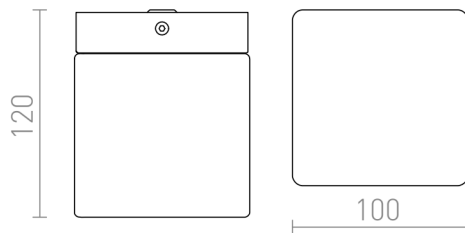

3D model

manual

.ies data