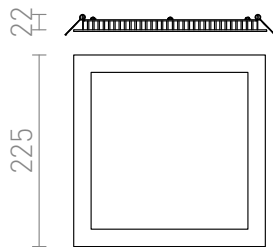

# SLENDER SQ 22 RECESSED

LED 18W 1800 lm Ra 80

Very thin countersunk luminaire for 18W high bright LEDs. Luminaire frames are chrome, black chrome or matte nickel. Driver included.

RP EUR incl. VAT

R12127

SLENDER SQ 22 recessed chrome 230V LED  
18W 3000K

10,00

3D model

manual

.ies data