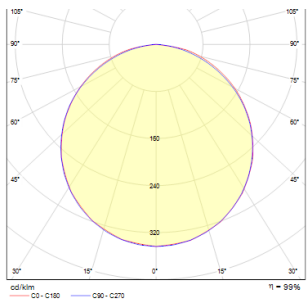

3D model

manual

.ies data