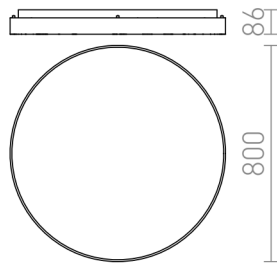

3D model

manual