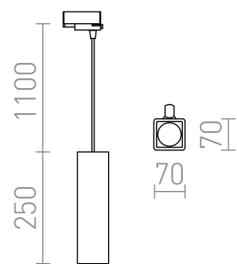

JACK RC FOR 3-CIRCUIT TRACK

Plaster pendant with GU10 socket. Adapter for 3-circuit tracks included.

RP EUR incl. VAT

R12103	JACK RC for 3-circuit tracks plaster 230V GU10 35W	88,00
--------	---	-------

 3D model