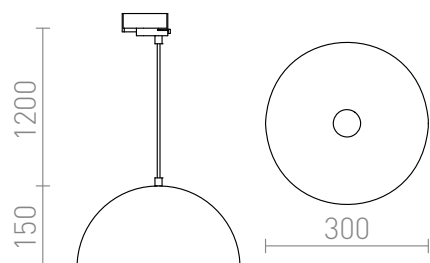

SINTRA FOR 3-CIRCUIT TRACK

Pendant with a chrome-plated metal shade and adapter for 3-circuit tracks.

RP EUR incl. VAT

R12102	SINTRA 30 for 3-circuit tracks chrome 230V E27 42W	120,00