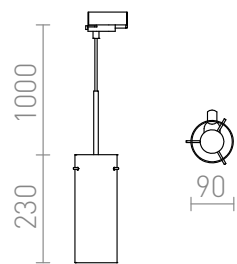

SANSSOUCI FOR 3-CIRCUIT TRACK BLACK

Pendent light with glass shade and adapter for 3-circuit tracks in three color variations. The appearance of the shade is reflective when not illuminated, and partially translucent when the light is on. The black shade is not translucent.

RP EUR incl. VAT

R12093

SANSSOUCI for 3-circuit tracks matt black
230V E27 42W

98,00

 3D model

 manual

G13026