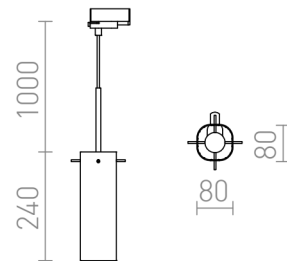

# GIFT FOR 3-CIRCUIT TRACK

Pendant with a shade of clear textured glass. The ceiling base and other details are chrome-plated. Adapter for 3-circuit tracks.

RP EUR incl. VAT

R12096

GIFT for 3-circuit tracks clear glass 230V LED  
E14 6W

120,00

 3D model

 manual

G11849