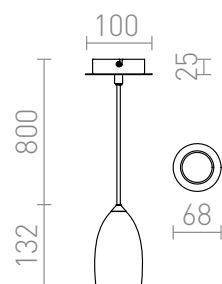

BABADES I

Pendant with a shade and ceiling base in chrome or matte nickel. Supplied with a black textile cable.

RP EUR incl. VAT

R12081	BABADES I pendant chrome 230V GU10 35W	58,00
R12082	BABADES I pendant matt nickel 230V GU10 35W	58,00

3D model

80

0,4

PDF manual

G14558