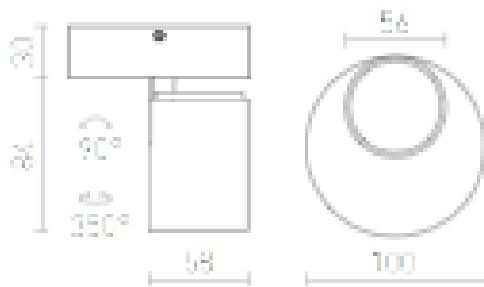

DUGME I

Spotlight of white lacquered metal with anthracite details.

RP EUR incl. VAT

R12076

DUGME I white/anthracite grey 230V GU10 35W

58,00

 3D model

 manual