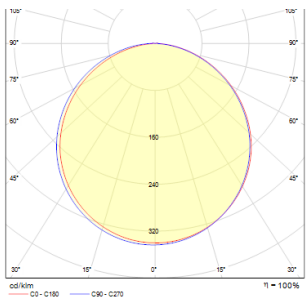

3D model

manual

.ies data

dimming
optional

dimming
optional