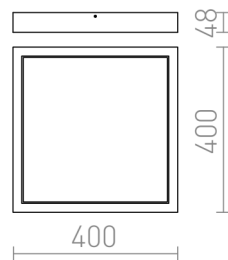

3D model

manual

.ies data

dimming
optional

dimming
optional