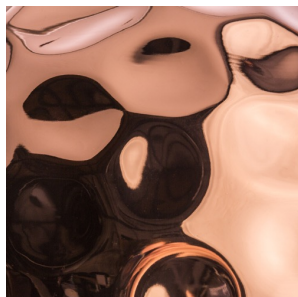

3D model

140

1,79

PDF manual

G13461