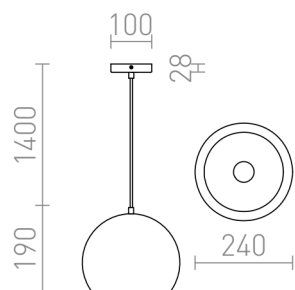

BLONDIE

Pendant with a dented metal shade. The outside of the shade is copper-colored and the inside is white-lacquered.
Supplied with a black PVC-cable and matching copper-colored ceiling cover.

RP EUR incl. VAT

R12057	BLONDIE 25 pendant copper 230V LED E27 15W	150,00
--------	---	--------

3D model

140

1,79

PDF manual

G13461