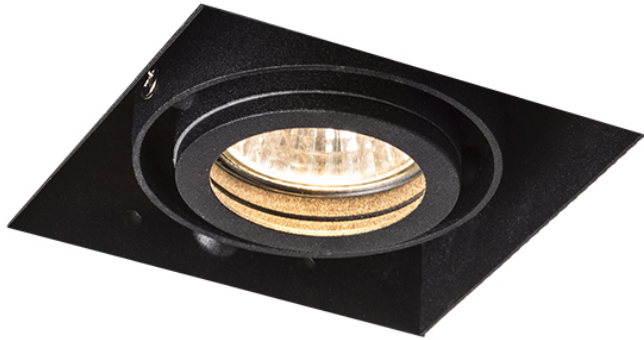

# ELECTRA I GU10

Recessed trimless downlight with cardanic socket for GU10 light sources.

RP EUR incl. VAT

R12052

ELECTRA I black 230V GU10 50W

58,00

3D model

manual

G11841