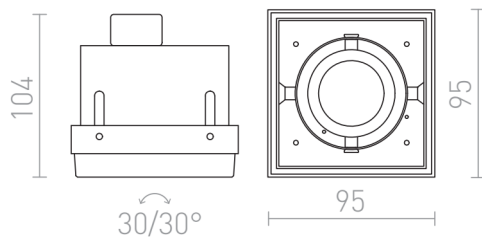

# ELECTRA I GU10

Recessed trimless downlight with cardanic socket for GU10 light sources.

RP EUR incl. VAT

R12052

ELECTRA I black 230V GU10 50W

58,00

3D model

manual