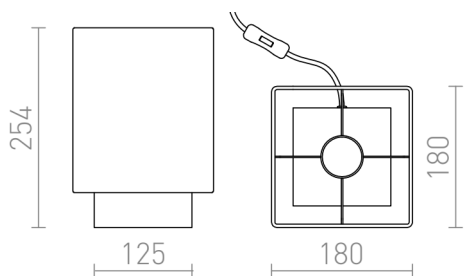

MONACO

Compact table lamp with a black textile shade on a chrome-plated base.

RP EUR incl. VAT

R12040	MONACO table black chrome 230V LED E27 15W	10,00
--------	-----------------------------------------------	-------

 3D model

 manual

G13026