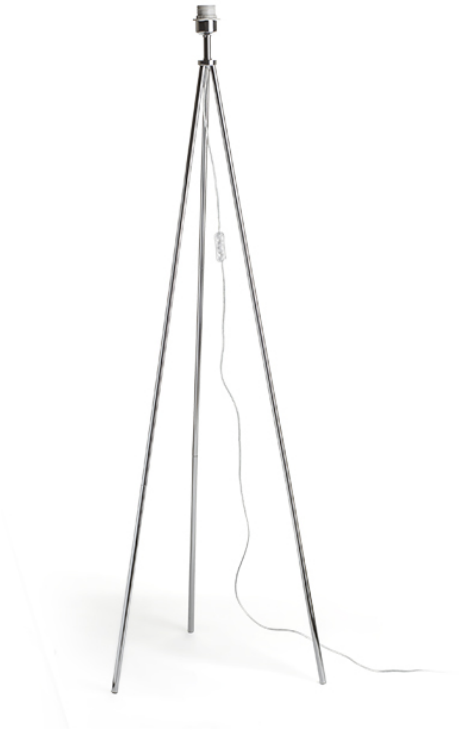

NYC TRIPOD

Chrome floor stand for shades with E27 fitting. Suitable shades:
CONNY 25/30, CONNY 35/30, JAKARANDA, RON 40/25, TEMPO 30/19.

RP EUR incl. VAT

R11992

NYC TRIPOD TRIPOD floor lamp chrome
230V E27 42W