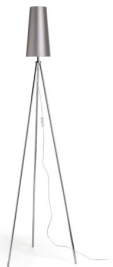

NYC TRIPOD

Chrome floor stand for shades with E27 fitting. Suitable shades:
CONNY 25/30, CONNY 35/30, JAKARANDA, RON 40/25, TEMPO 30/19.

RP EUR incl. VAT

R11992

NYC TRIPOD TRIPOD floor lamp chrome
230V E27 42W

98,00

3D model

manual

G13026