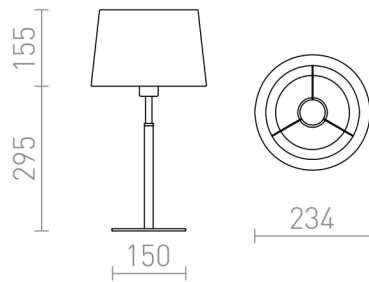

BROADWAY TABLE

Table lamp with a white textured textile shade and chrome-plated base.

RP EUR incl. VAT

R11986

BROADWAY table white chrome 230V LED E27
15W

150,00

3D model

PDF manual