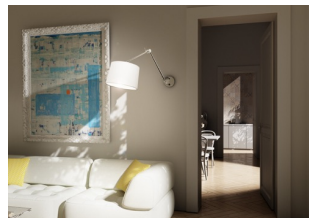

# BROADWAY WALL ON ARM

Wall lamp with an adjustable arm and a textured textile shade. The switch is located on the wall base.

RP EUR incl. VAT

R11987

BROADWAY wall on an arm white chrome 230V  
E27 42W

188,00