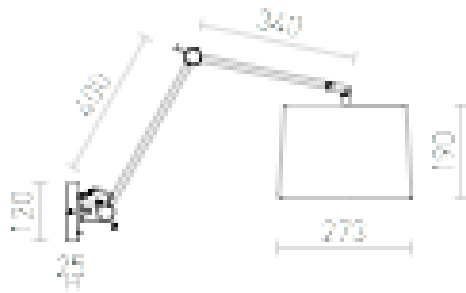

# BROADWAY WALL ON ARM

Wall lamp with an adjustable arm and a textured textile shade. The switch is located on the wall base.

RP EUR incl. VAT

R11987

BROADWAY wall on an arm white chrome 230V  
E27 42W

188,00