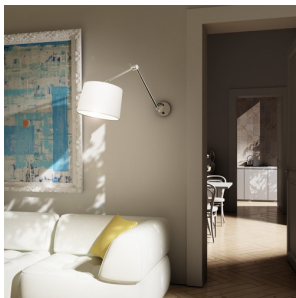

# BROADWAY WALL ON ARM

Wall lamp with an adjustable arm and a textured textile shade. The switch is located on the wall base.

RP EUR incl. VAT

R11987

BROADWAY wall on an arm white chrome 230V  
E27 42W

188,00