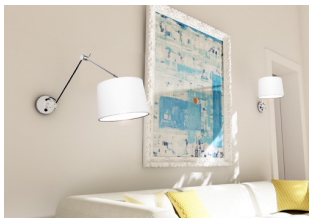

# BROADWAY WALL ON ARM

Wall lamp with an adjustable arm and a textured textile shade. The switch is located on the wall base.

RP EUR incl. VAT

R11987

BROADWAY wall on an arm white chrome 230V  
E27 42W

188,00