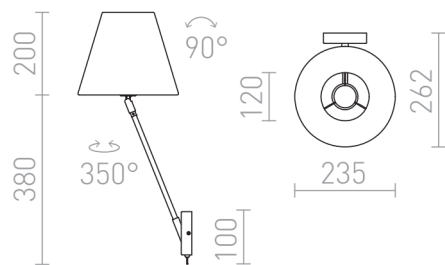

SILENCE

Wall lamp with a adjustable arm and a textured textile shade.

RP EUR incl. VAT

R11975

SILENCE wall white chrome 230V LED E27 15W

60,00

 3D model

 manual