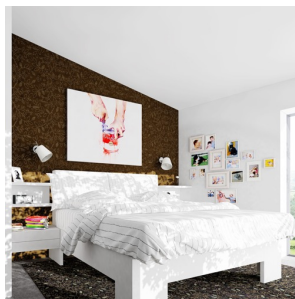

JERSEY

Elegant wall lamp with tilt-function. The shade is wrapped by a textured fabric.

RP EUR incl. VAT

R11976

JERSEY wall white chrome 230V LED E27 15W

158,00

 3D model

 manual