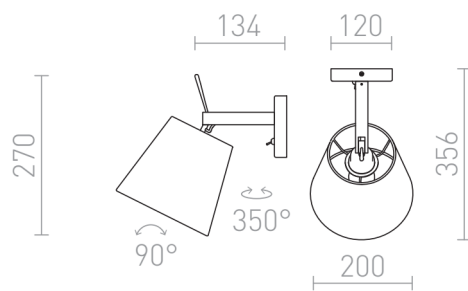

JERSEY

Elegant wall lamp with tilt-function. The shade is wrapped by a textured fabric.

RP EUR incl. VAT

R11976

JERSEY wall white chrome 230V LED E27 15W

158,00

 3D model

 manual