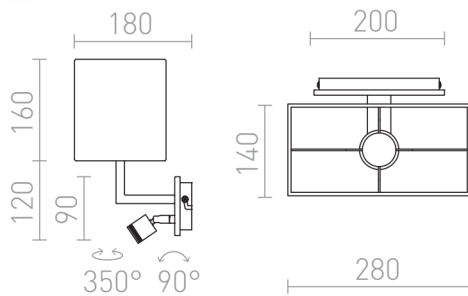

PLAZA WITH READING LIGHT

LED 15+3W 140 lm Ra 80

Wall lamp with a textured textile shade and a 3W LED reading light, both of which can be controlled individually by separate switches at the bottom of the base.

RP EUR incl. VAT

R11982

PLAZA wall with LED white chrome 230V LED
E27 LED 15+3W 3000K

178,00

3D model

PDF manual

.ies data

G13026