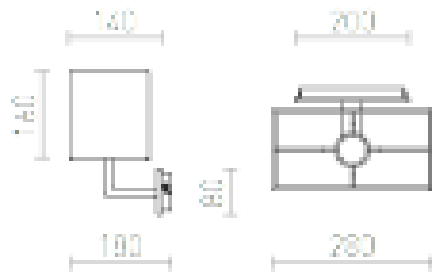

PLAZA WALL

Wall lamp with a textured textile shade.

RP EUR incl. VAT

R11981

PLAZA wall white chrome 230V E27 42W

129,00

3D model

PDF manual