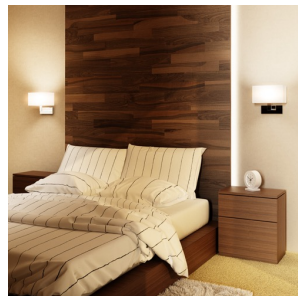

PLAZA WALL

Wall lamp with a textured textile shade.

RP EUR incl. VAT

R11981

PLAZA wall white chrome 230V E27 42W

129,00

3D model

PDF manual