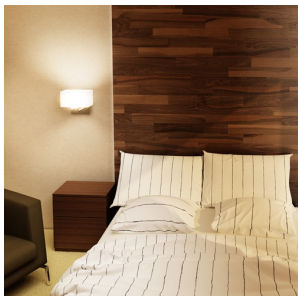

PLAZA WALL

Wall lamp with a textured textile shade.

RP EUR incl. VAT

R11981

PLAZA wall white chrome 230V E27 42W

129,00

3D model

PDF manual