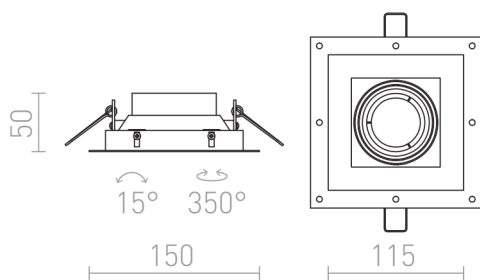

IPSO SQ

Recessed trimless downlight for light sources with GU10 fitting.

RP EUR incl. VAT

R12045

IPSO SQ frameless white 230V LED GU10 8W

48,00

3D model

manual