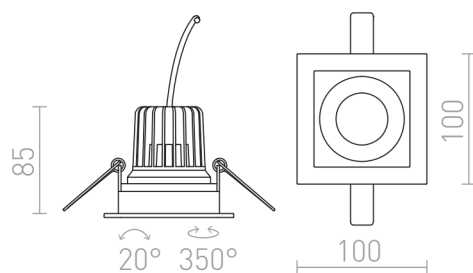

# TIM

LED 10W 750 lm Ra 80

Spot encastrable inclinable. Driver inclus.

Prix de vente conseillé EUR TTC

R12009

TIM encastrable blanc 230V LED 10W 3000K

58,00

3D model