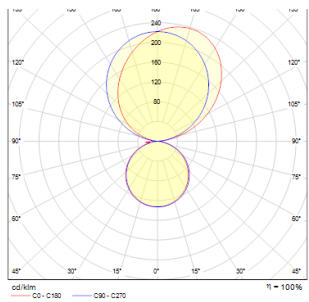

LED 19W 822 lm Ra 80

Wall-mounted linear light with integrated LED for UP/DOWN illumination. Suitable in wet environments.

RP EUR incl. VAT

R11993

MARINA LED 60 wall chrome 230V LED 19W
IP44 3000K

178,00

IP44