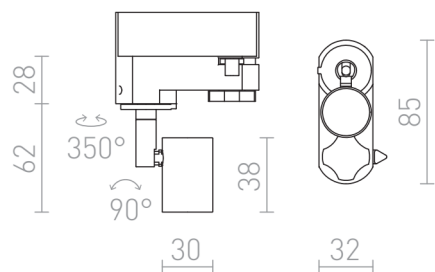

TRICA

Spotlight with GU10 socket for 3-circuit tracks. Both 111mm and 51mm diameter light sources can be used. All measurements are specified without light source.

RP EUR incl. VAT

R12006	TRICA for 3-circuit tracks black 230V LED GU10 12W	10,00
R12007	TRICA for 3-circuit tracks white 230V LED GU10 12W	10,00

 3D model

 manual

G12723