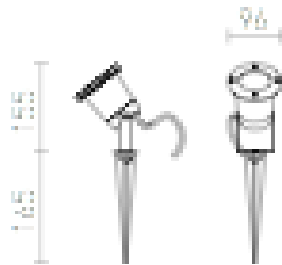

APOLLO

Outdoor spotlight on a spike for GU10 light sources. The dimensions of the fixture is Ø/L 9.7/8.3 cm. Delivered with a 1m long power cord. The end of the cable does not have a plug. The length of the spike is 16.5 cm.

RP EUR incl. VAT

R12016	APOLLO on spike silver grey 230V GU10 35W IP54	19,50
--------	---------------------------------------------------	-------

IP54

 3D model

 manual