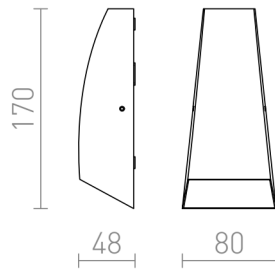

PIA

LED 2x3W 270 lm Ra 80

Outdoor UP/DOWN wall lamp of die-cast aluminum with integrated LED.

RP EUR incl. VAT

R12010

PIA wall anthracite grey 230V LED 2x3W IP54
3000K

68,00

IP54