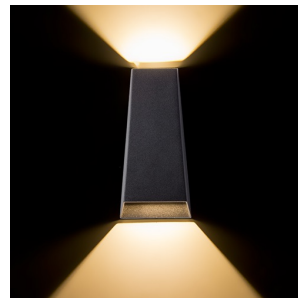

PIA

LED 2x3W 270 lm Ra 80

Outdoor UP/DOWN wall lamp of die-cast aluminum with integrated LED.

RP EUR incl. VAT

R12010

PIA wall anthracite grey 230V LED 2x3W IP54
3000K

68,00

IP54