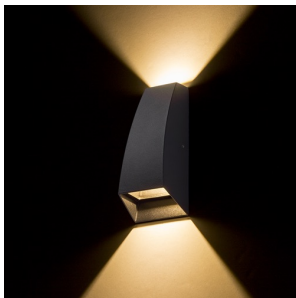

PIA

LED 2x3W 270 lm Ra 80

Outdoor UP/DOWN wall lamp of die-cast aluminum with integrated LED.

RP EUR incl. VAT

R12010

PIA wall anthracite grey 230V LED 2x3W IP54
3000K

68,00

IP54