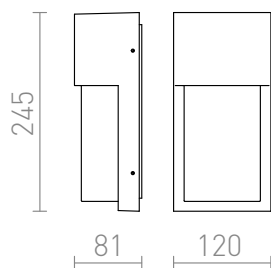

CHICAGO

IP44

Outdoor wall light of die-cast aluminum with an acrylic opal-colored diffuser. Suitable for LED light sources with a E27 base.

RP EUR incl. VAT

R12018	CHICAGO wall anthracite grey 230V LED E27 11W IP44	58,00
--------	---	-------