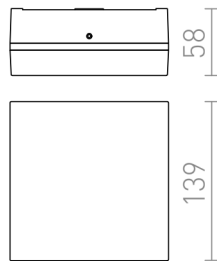

SPECTACLE

LED 5W 350 lm Ra 80

Outdoor light of die-cast aluminum with integrated LED and an opal-colored diffuser. For ceiling or wall installation.

RP EUR incl. VAT

R11968

SPECTACLE surface mounted silver grey 230V
LED 5W IP54 3000K

58,00

IP54

 3D model

 manual

 .ies data