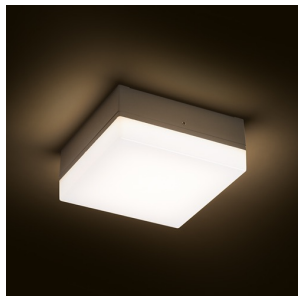

SPECTACLE

LED 5W 350 lm Ra 80

Outdoor light of die-cast aluminum with integrated LED and an opal-colored diffuser. For ceiling or wall installation.

RP EUR incl. VAT

R11968

SPECTACLE surface mounted silver grey 230V
LED 5W IP54 3000K

58,00

IP54

3D model

manual

.ies data