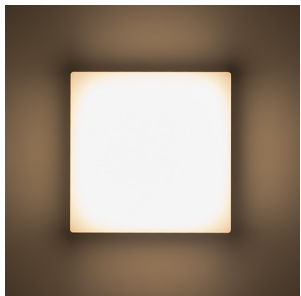

SPECTACLE

LED 5W 350 lm Ra 80

Outdoor light of die-cast aluminum with integrated LED and an opal-colored diffuser. For ceiling or wall installation.

RP EUR incl. VAT

R11968

SPECTACLE surface mounted silver grey 230V
LED 5W IP54 3000K

58,00

IP54

3D model

manual

.ies data