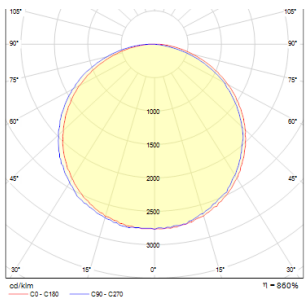

SPECTACLE

LED 5W 350 lm Ra 80

Outdoor light of die-cast aluminum with integrated LED and an opal-colored diffuser. For ceiling or wall installation.

RP EUR incl. VAT

R11968

SPECTACLE surface mounted silver grey 230V
LED 5W IP54 3000K

58,00

IP54

3D model

manual

.ies data