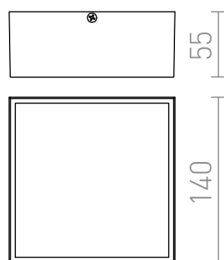

LED 4W 297 lm Ra 80

Outdoor light of die-cast aluminum with integrated LED and an opal-colored diffuser. For ceiling or wall installation.

RP EUR incl. VAT

R11967

BONO surface mounted anthracite grey 230V
LED 4W IP65 3000K

138,00

IP65