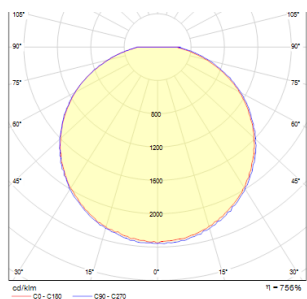

LED 4W 297 lm Ra 80

Outdoor light of die-cast aluminum with integrated LED and an opal-colored diffuser. For ceiling or wall installation.

RP EUR incl. VAT

R11967

BONO surface mounted anthracite grey 230V
LED 4W IP65 3000K

138,00

IP65