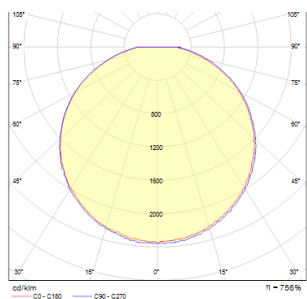

IP65

3D model

manual

.ies data