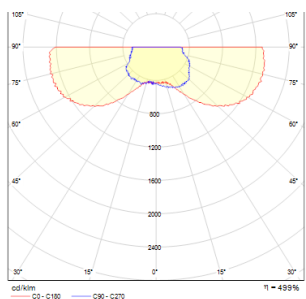

LED 3W 154 lm Ra 80

Outdoor light with integrated LED of die-cast aluminum that shines to the sides. For wall or ground installation.

RP EUR incl. VAT

R11963

FAROS outdoor anthracite grey 230V LED 3W
IP54 3000K

120,00

IP54

80