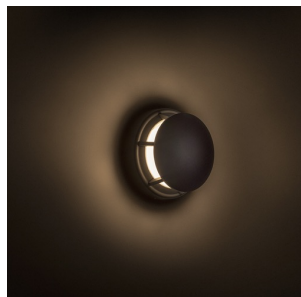

3D model

manual

.ies data