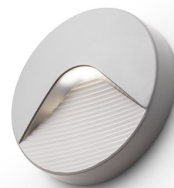

3D model

manual

.ies data