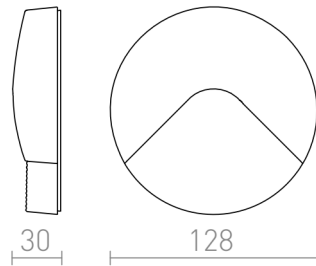

3D model

manual

.ies data