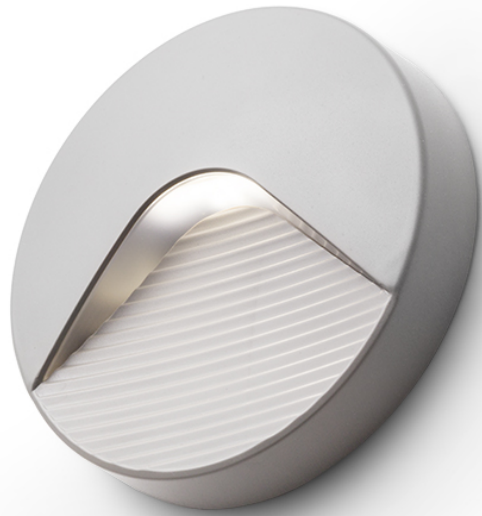

# RENO R

LED 2W 180 lm Ra 80

Outdoor wall-mounted LED luminaire made of durable plastic with integrated drive. Install only by lighting down.

RP EUR incl. VAT

R11949

RENO R wall grey 230V LED 2W IP65 3000K