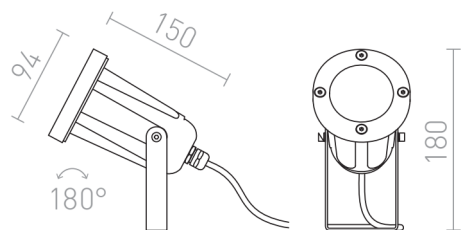

HEAVY DUTY

IP65

Outdoor spotlight of aluminum. Supplied with a power cord without plug. Can be combined with the ground spike accessory (R11755).

RP EUR incl. VAT

R11948	HEAVY DUTY outdoor reflector anthracite grey 230V LED GU10 12W IP65	68,00
--------	--	-------

 3D model

 manual

G11841