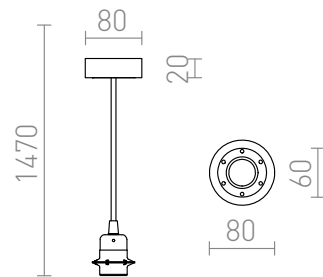

# HEX CHROME

Pendant set with a decorative base, metal E27 socket and textile cable. Can be used with or without a shade.  
 Suitable shades: DOUBLE 40/30, DOUBLE 55/30, ASPRO 40/30, ASPRO 55/30, RON 40/25, RON 55/30, RON 60/19, TEMPO 30/19, TEMPO 50/19.

RP EUR incl. VAT

R11932	HEX pendant set CHB+WC+CHF+WC1 LED E27 15W	230V	58,00
R11933	HEX pendant set CHB+GC+CHF+WC1 LED E27 15W	230V	58,00
R11934	HEX pendant set CHB+TC+CHF+WC1 LED E27 15W	230V	58,00
R11935	HEX pendant set CHB+FC+CHF+WC1 LED E27 15W	230V	58,00
R11936	HEX pendant set CHB+LC+CHF+WC1 LED E27 15W	230V	58,00
R11937	HEX pendant set CHB+RC+CHF+WC1 LED E27 15W	230V	58,00