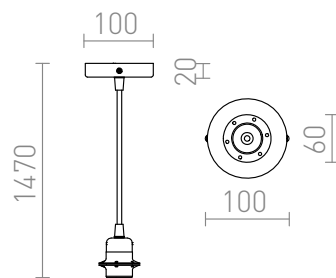

# ELISA GOLD

Pendant set with round metal base, textile cable and metal E27 socket. Can be used with or without shade.  
Suitable with: DOUBLE 40/30, DOUBLE 55/30, ASPRO 40/30, ASPRO 55/30, RON 40/25, RON 55/30, RON 60/19, TEMPO 30/19, TEMPO 50/19.

RP EUR incl. VAT

R11899	ELISA pendant set GB+TC+GF 230V LED E27 15W	48,00
R11900	ELISA pendant set GB+RC+GF 230V LED E27 15W	48,00
R11901	ELISA pendant set GB+BC+GF 230V LED E27 15W	58,00
R11902	ELISA pendant set GB+WC+GF 230V LED E27 15W	48,00