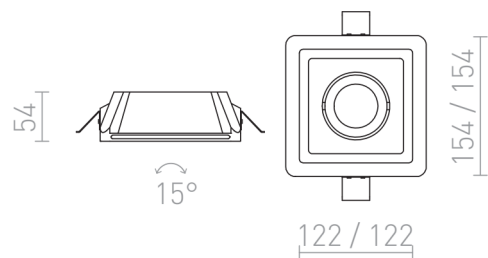

DINO SQ GU10

Recessed trimless downlight of plaster with a square opening. Surface can be colored with interior paint. Only for drywall installation.

RP EUR incl. VAT

R12038	DINO SQ GU10 directional plaster 230V GU10 35W	78,00
--------	---	-------

3D model

manual

15°

15,7/15,7

1,12

1,12

G11841