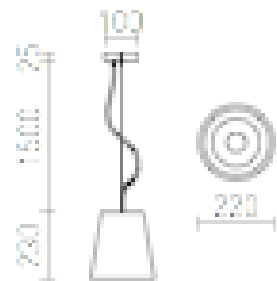

BABU

Pendant with a glass shade and chrome-plated ceiling base. Available in two colors.

RP EUR incl. VAT

R11831	BABU 22 pendant clear glass 230V E27 53W	150,00
R11832	BABU 22 pendant opal-colored glass 230V E27 53W	138,00