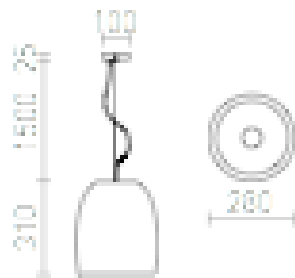

COROA 28

Pendant with a shade of glass. Available in two different colors, with a ceiling base in chrome.

RP EUR incl. VAT

R11829	COROA 28 pendant opal-colored glass/chrome 230V E27 53W	178,00
R11830	COROA 28 pendant black chrome 230V E27 53W	178,00