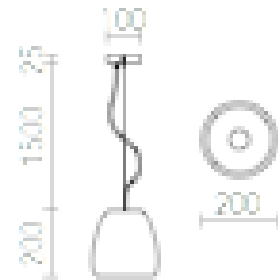

COROA 20

Pendant with a shade of glass. Available in two different colors, with a ceiling base in chrome.

RP EUR incl. VAT

R11828

COROA 20 pendent opal-colored glass 230V E27
42W

98,00

 3D model

 manual