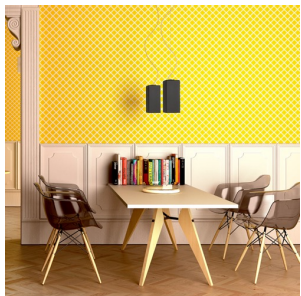

LIZ

Pendant with a glass shade. Available in two different colors.

RP EUR incl. VAT

R11826	LIZ pendant opal-colored glass/chrome 230V E27 28W	98,00
R11827	LIZ pendant black chrome 230V E27 28W	98,00

 3D model