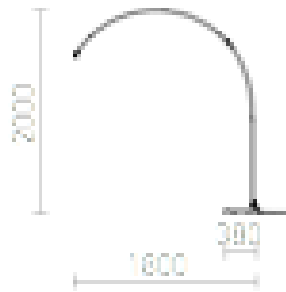

IRIDIS CHROME

Chrome-plated arched floor lamp with marble base, for use with textile or opal-colored shades. Suitable shades are: DELI 55/30, RON 40/25, RON 55/30, ASPRO 40/30, ASPRO 55/30.

RP EUR incl. VAT

R11763

IRIDIS arched floor base chrome 230V E27 23W

178,00

 3D model

 manual

G13461