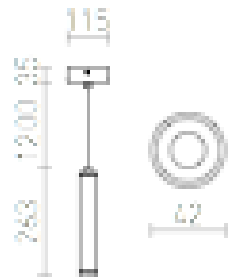

COZY

LED 4W 320 lm Ra 80

Tube LED suspended in matte metal finish, suitable for lighting in bars.

preț recomandat cu amănuntul RON cu TVA inclus

R11757

COZY suspendat nichel mat 230V LED 4W
3000K

420,-

3D model