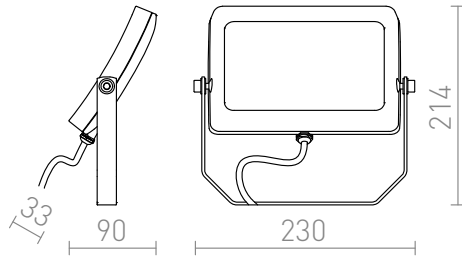

ROB

IP65

LED 20W 1400 lm Ra 80

Powerful flat LED reflector in black design. Possible to assemble with the spike into the ground (R11755).

RP EUR incl. VAT

R11760

ROB outdoor reflector black 230V LED 20W 120°  
IP65 3000K

120,00

120°

90°

1,40

 3D model

 manual