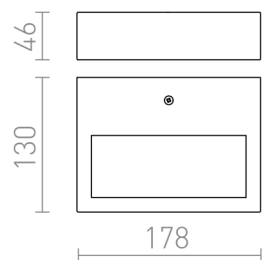

CHLOE

LED 9W 800 lm Ra 80

Rectangular wall light of stainless steel for indirect illumination. Suitable for both outdoor and indoor use.

RP EUR incl. VAT

R11752	CHLOE wall stainless steel 230V LED 9W IP65 3000K	88,00
--------	--	-------

IP65

 3D model

 manual

 .ies data