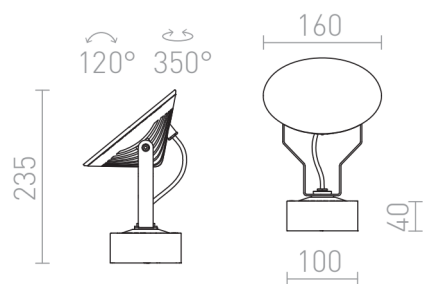

LED 9W 900 lm Ra 80

Adjustable LED reflector with a satin glass cover for outdoor use. Can be installed on walls or on ground, if combined with the spike accessory (R11755).

RP EUR incl. VAT

R11753	FOX outdoor reflector anthracite grey 230V LED 9W 120° IP65 3000K	178,00
--------	--	--------

IP65

120°

120°

1,50

 3D model

 manual

 .ies data