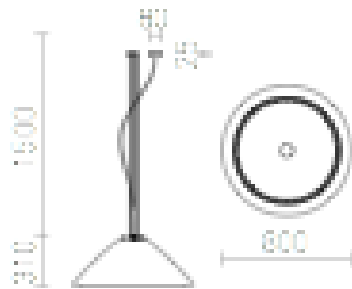

ROND 3000K

LED 25W 2100 lm Ra 80

Solid fiberglass pendant with a smooth finish and integrated LED.

RP EUR incl. VAT

R11709

ROND 80 pendant white 230V LED 25W 3000K

780,00

3D model