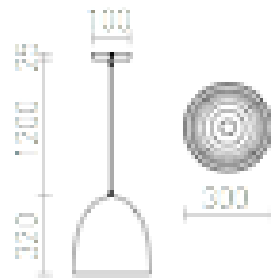

CARISSIMA 30

Pendant with a lacquered or chrome-plated metal shade. The interior of the shade is in gold or silver-gray.

RP EUR incl. VAT

R11705

CARISSIMA 30 pendant matte black/gold 230V
E27 42W

150,00

3D model