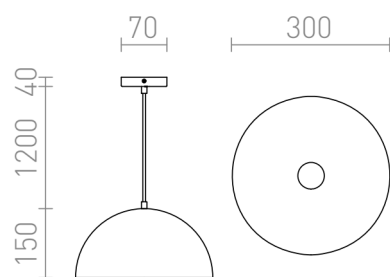

SINTRA 30

Pendant with a chrome-plated metal shade available in two sizes.

RP EUR incl. VAT

R11698

SINTRA 30 pendant chrome 230V LED E27 11W

20,00

3D model

120

1,70

PDF manual

G13014