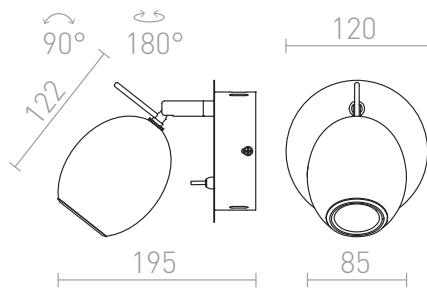

MOKO

LED 3W 270 lm Ra 85

Directional rounded spotlight with integrated LED on a metal base with toggle switch.

RP EUR incl. VAT

R11697

MOKO wall chrome 230V LED 3W 3000K

5,00

 3D model