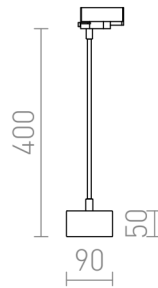

# PIXIE ON GOOSE NECK FOR 3-CIRCUIT TRACK

Directional light of aluminum with adapter for 3-circuit tracks. Designed for energy efficient light sources with a GX53 fitting.

RP EUR incl. VAT

R10641	PIXIE on goose neck for 3-circuit tracks silver grey chrome 230V LED GX53 7W	150,00
R11768	PIXIE on goose neck for 3-circuit tracks white 230V LED GX53 7W	178,00
R11769	PIXIE on goose neck for 3-circuit tracks black 230V LED GX53 7W	178,00