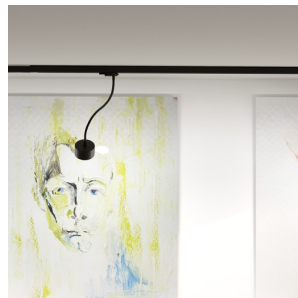

# PIXIE ON GOOSE NECK FOR 3-CIRCUIT TRACK

Directional light of aluminum with adapter for 3-circuit tracks. Designed for energy efficient light sources with a GX53 fitting.

RP EUR incl. VAT

R10641	PIXIE on goose neck for 3-circuit tracks silver grey chrome 230V LED GX53 7W	150,00
R11768	PIXIE on goose neck for 3-circuit tracks white 230V LED GX53 7W	178,00
R11769	PIXIE on goose neck for 3-circuit tracks black 230V LED GX53 7W	178,00